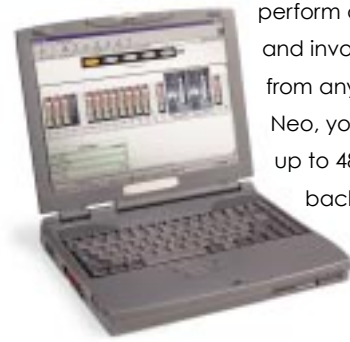

Fully removable magazines make bulk loading and media swapping easy.

Customize your connectivity interface using up to five Virtual Interface Architecture cPCI card bays.

Easy to Use and Service

Advanced as Neo is, it remains incredibly easy to use. All operator controls are accessible through a touch-screen, graphical user interface. Drives, power supplies, controllers and interface cards are all removable without having to use special tools. Our patented Mailslot design lets you add and remove cartridges easily without disrupting the system.

Intuitive touch-screen controls are easy to learn and simple to use.

Mailslot design means you can add and remove cartridges easily without disrupting the system.

Remotely Control Your Tape Library

With Neo's embedded WebTLC™ management tool, you can monitor your Neo library and manage its functions from any browser. You can monitor the system, move tapes, load and unload drives, upload firmware upgrades, make configuration changes, perform diagnostics, and invoke fail-over—all from any location. With Neo, you not only get up to 48 terabytes of backup capacity, you get a life.